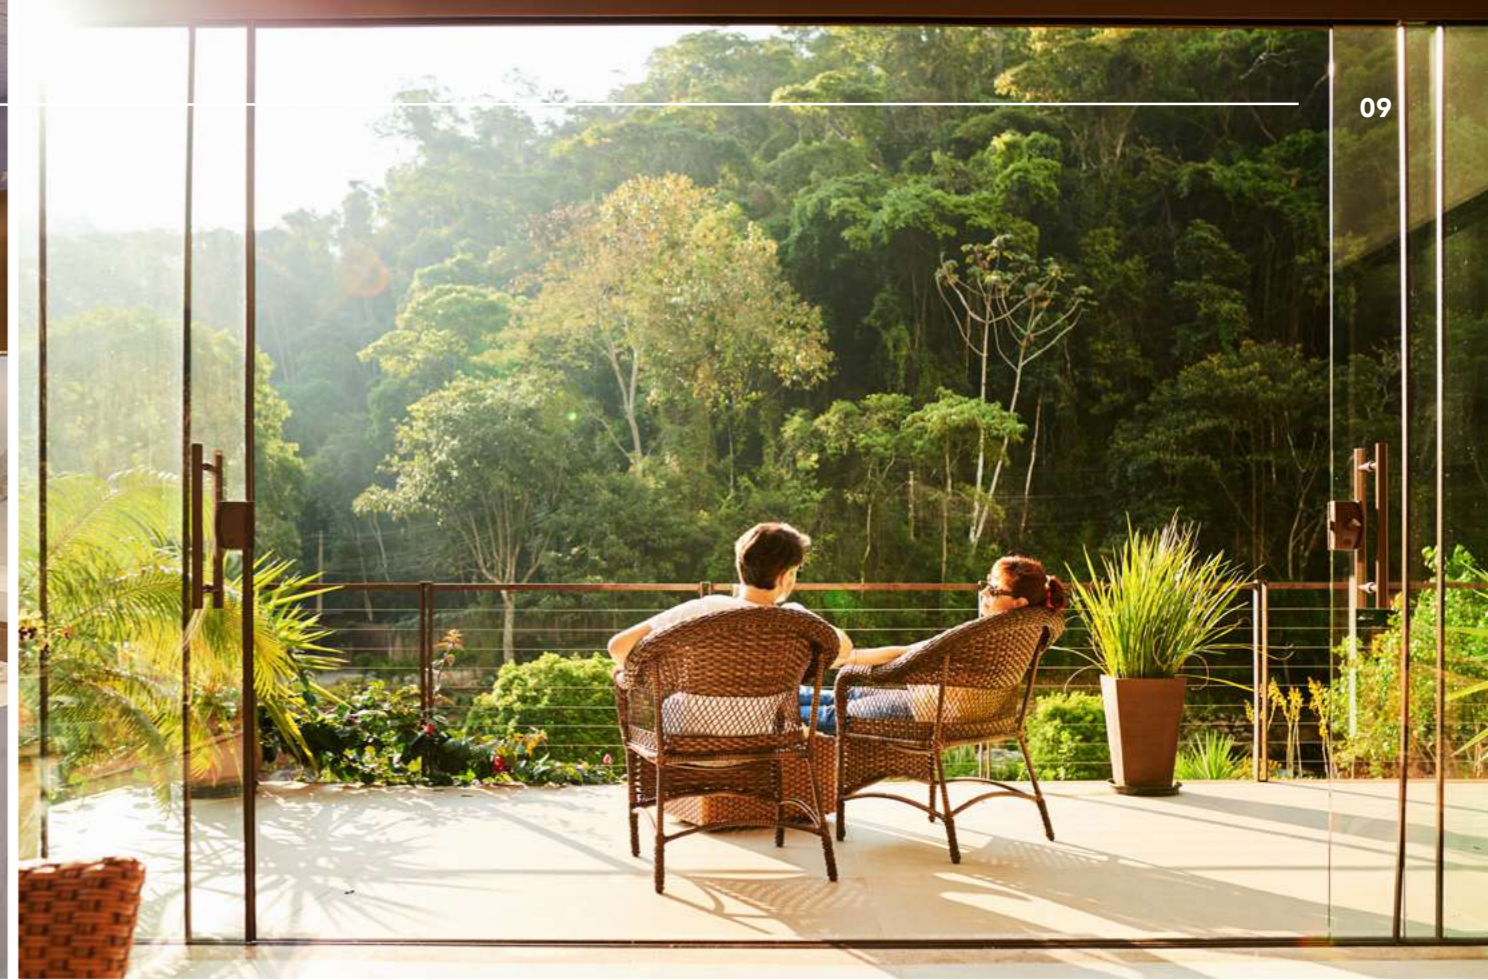

Zimbali Lakes golf
course

TATALI SKY VILLA

The depictions herein are for illustration purposes only and are subject to change without prior notice.

TATALI SKY PENTHOUSE

COMBINING NECESSITIES EXPERTLY

In the heart of Tatali, Tatali Views presents architectural masterpieces, each home narrating a distinct story. A space that seamlessly fuses sophistication, security and opulence with unmatched lifestyle amenities.