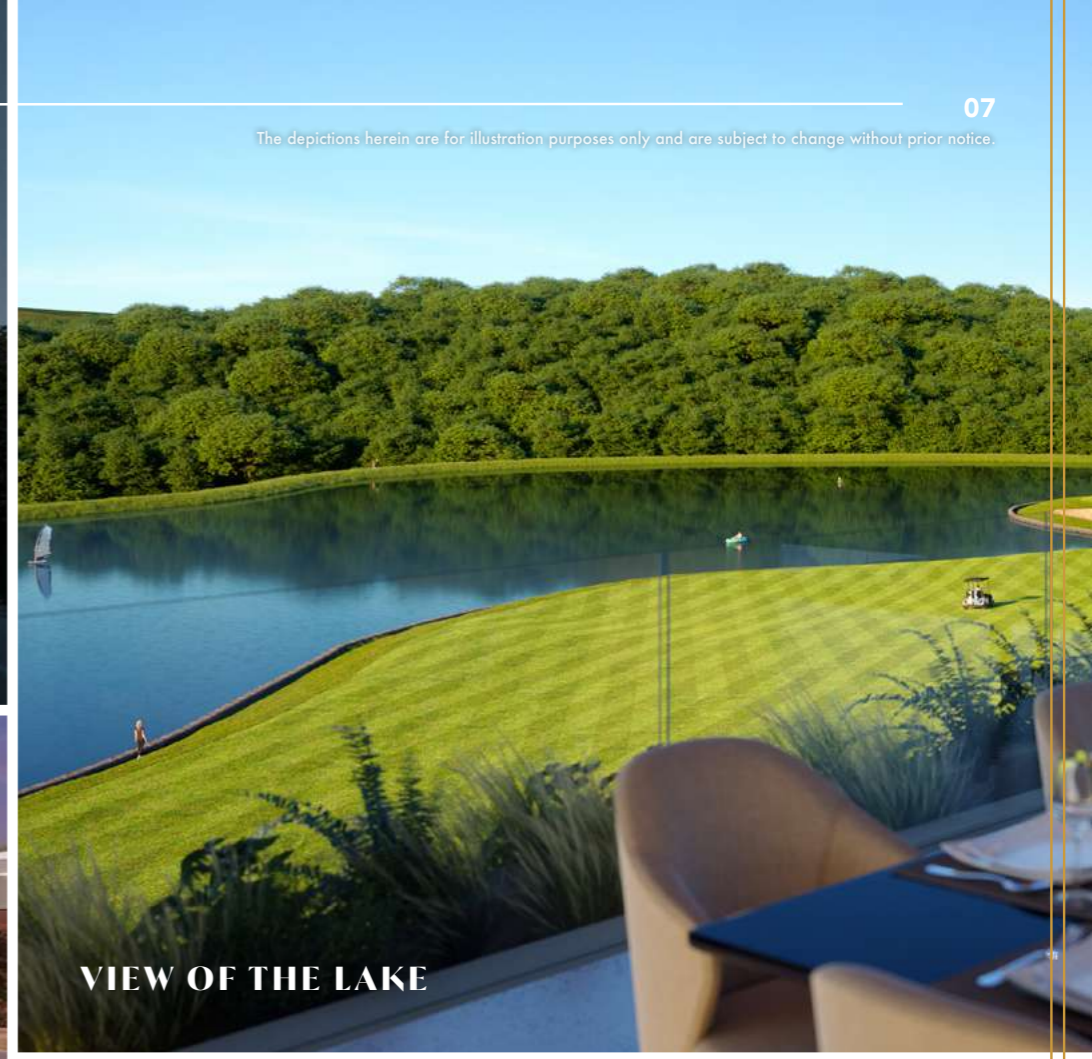

The depictions herein are for illustration purposes only and are subject to change without prior notice.