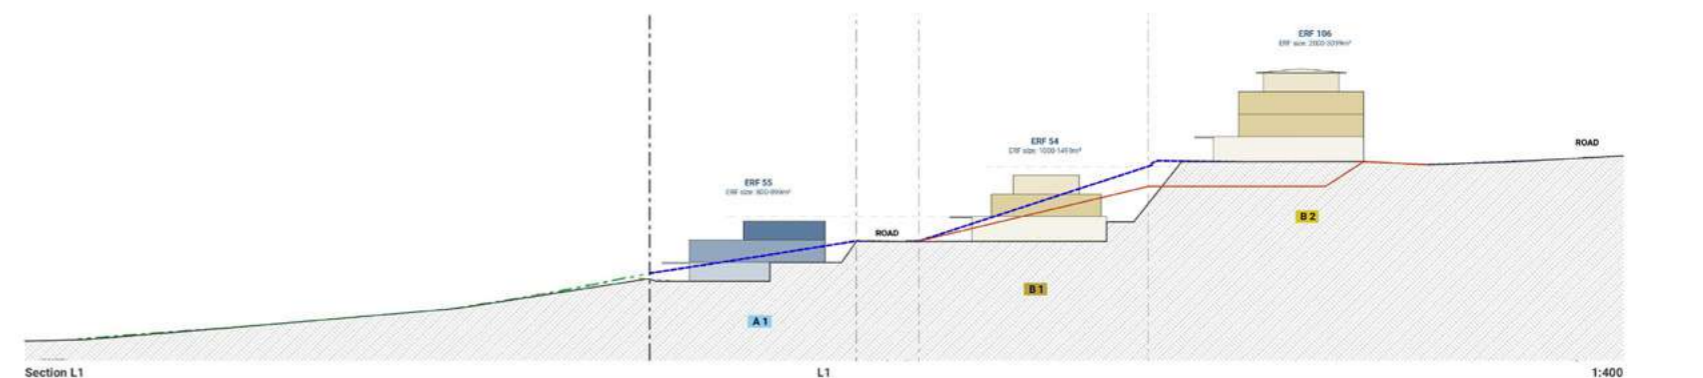

COMBINING NECESSITIES EXPERTLY

In the heart of Tatali, Tatali Views presents architectural masterpieces, each home narrating a distinct story. A space that seamlessly fuses sophistication, security and opulence with unmatched lifestyle amenities.

Located close to the lakes, neighbouring the opulent Tatali Mansions and a stone's throw away from the Tatali promenade. Showcasing new-age homes with a distinctive design philosophy driven by renowned, internationally acclaimed architects. Where exclusivity and privacy are the standard, making it a perfect home for those who seek a luxurious lifestyle accompanied by peace of mind.

Sit back and soak up the views, work in the lap of luxury, shop up a storm or explore the great outdoors.

You are spoilt for choice.