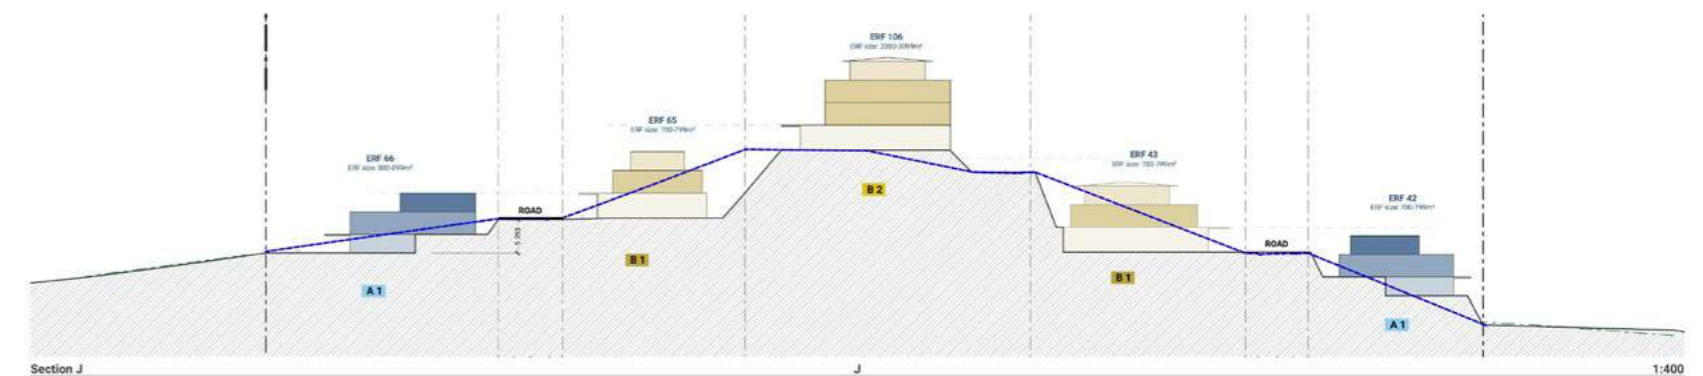

COMBINING NECESSITIES EXPERTLY

In the heart of Tatali, Tatali Views presents architectural masterpieces, each home narrating a distinct story. A space that seamlessly fuses sophistication, security and opulence with unmatched lifestyle amenities.

Located close to the lakes, neighbouring the opulent Tatali Mansions and a stone's throw away from the Tatali promenade. Showcasing new-age homes with a distinctive design philosophy driven by renowned, internationally acclaimed architects. Where exclusivity and privacy are the standard, making it a perfect home for those who seek a luxurious lifestyle accompanied by peace of mind.

Sit back and soak up the views, work in the lap of luxury, shop up a storm or explore the great outdoors.

You are spoilt for choice.