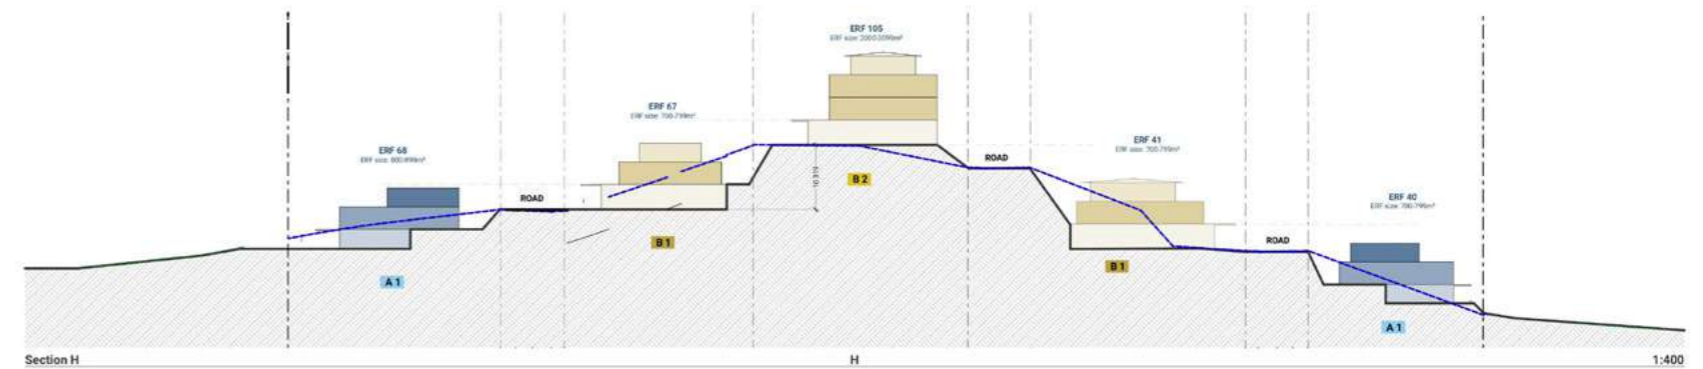

COMBINING NECESSITIES EXPERTLY

In the heart of Tatali, Tatali Views presents architectural masterpieces, each home narrating a distinct story. A space that seamlessly fuses sophistication, security and opulence with unmatched lifestyle amenities.

Located close to the lakes, neighbouring the opulent Tatali Mansions and a stone's throw away from the Tatali promenade. Showcasing new-age homes with a distinctive design philosophy driven by renowned, internationally acclaimed architects. Where exclusivity and privacy are the standard, making it a perfect home for those who seek a luxurious lifestyle accompanied by peace of mind.

Sit back and soak up the views, work in the lap of luxury, shop up a storm or explore the great outdoors.

You are spoilt for choice.